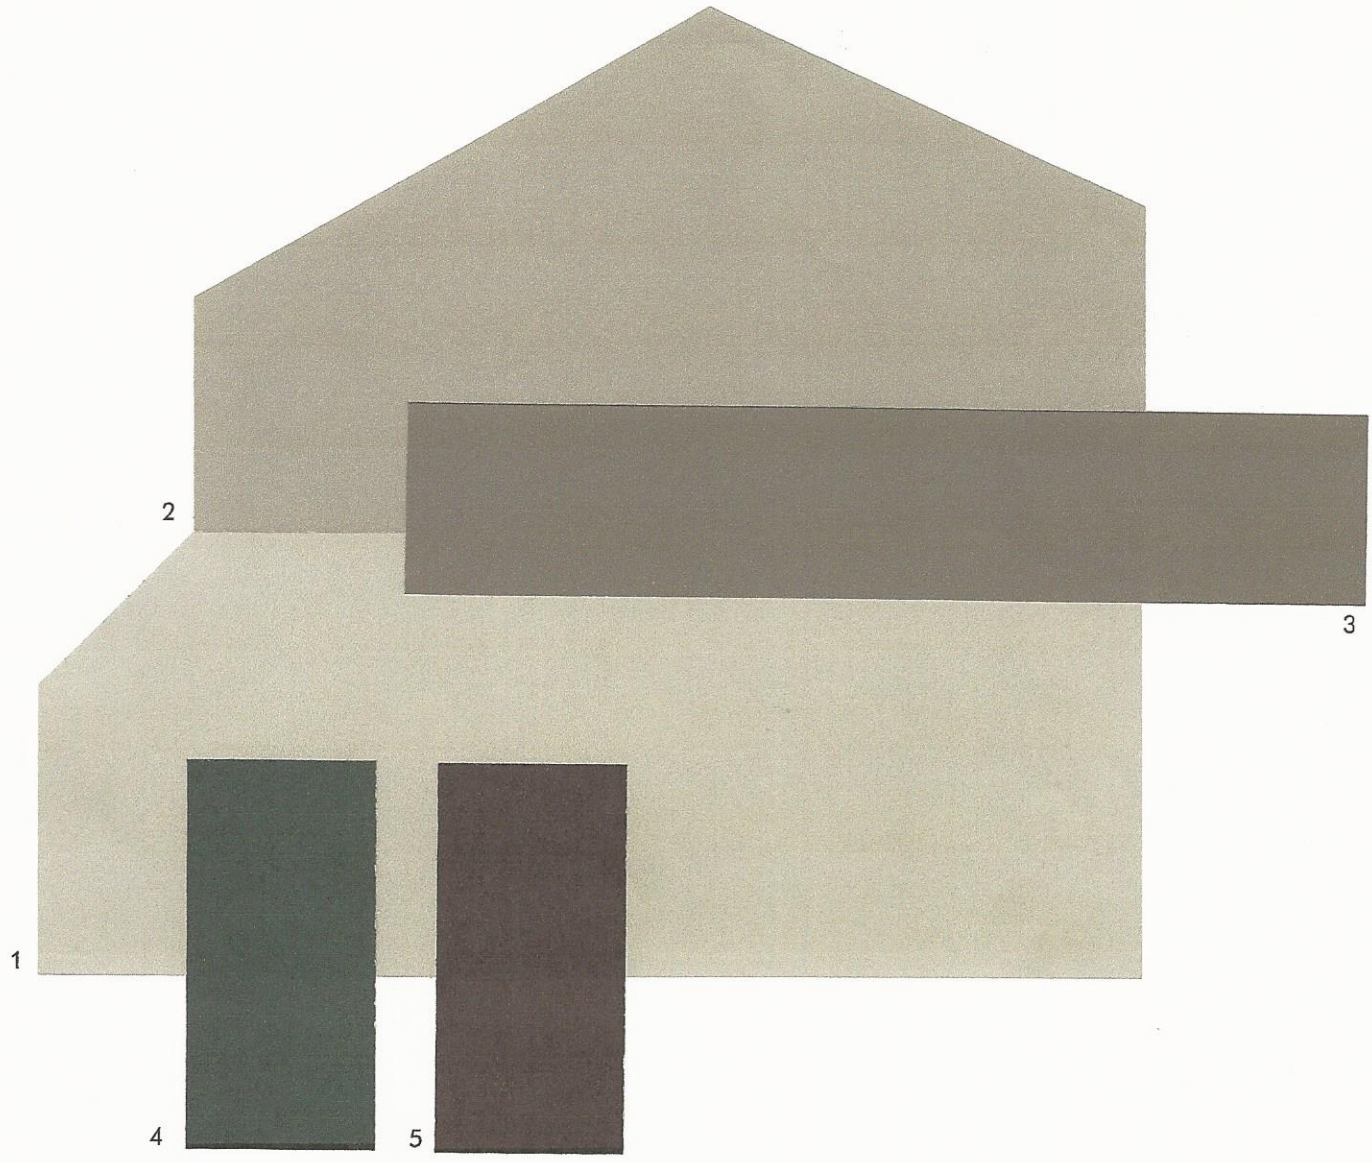

Scheme B

**THE
FINISHING
TOUCH™**

15-03-0598

Color samples shown approximate actual paint colors as closely as possible.

- 1 Siding/Board & Batten
- 2 Shake
- 3 Trim/Garage Door
- 4 Accent: Front Door & Shutters
- 5 Alt. Accent
- Gutters & Downspouts
- Windows

D R Horton Homes

Requisite Gray	SW 7023
Functional Gray	SW 7024
Backdrop	SW 7025
Iron Ore	SW 7069
French Roast	SW 6069
Pearl Gray	
Beige